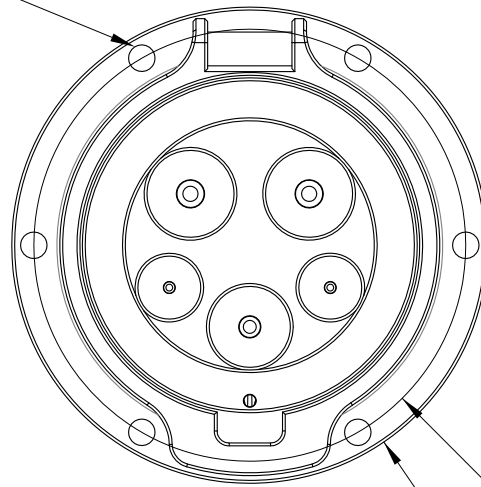

Aluminum Housing  
Not UL Listed

Tapped 6-32  
6) places

$\varnothing$  2.250  
Bolt Circle

$\varnothing$  2.480

modularEVpower <sup>TM</sup> LLC	
Sketch - myJ1772 40Amp Inlet	
Rev 1.0 - 2/12/2012	
Drawing: myJ1772 Inlet	