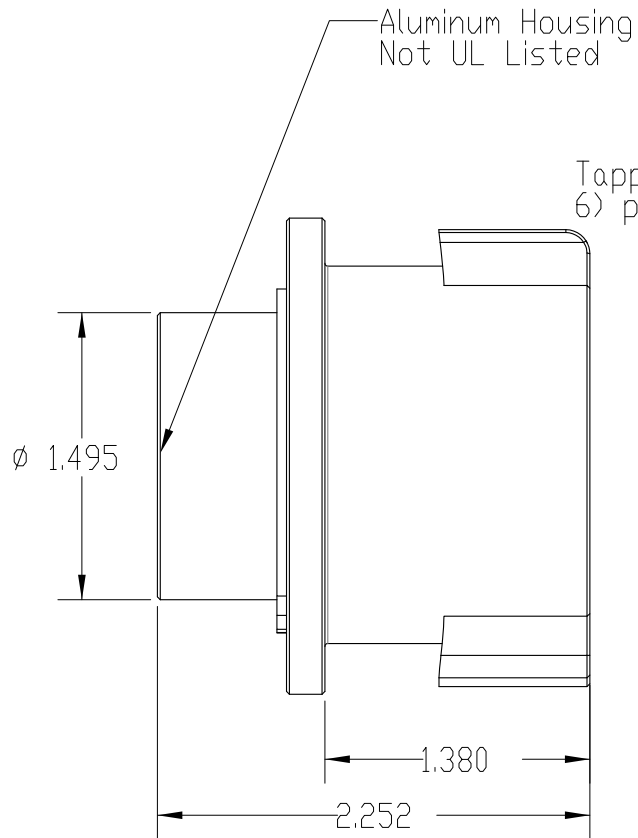

Aluminum Housing  
Not UL Listed

Tapped 6-32  
6) places

$\varnothing$  2.250  
Bolt Circle

$\varnothing$  2.480

modularEVpower <sup>TM</sup> LLC	
Sketch - myJ1772 40Amp Inlet	
Rev 1.0 - 2/12/2012	
Drawing: myJ1772 Inlet	